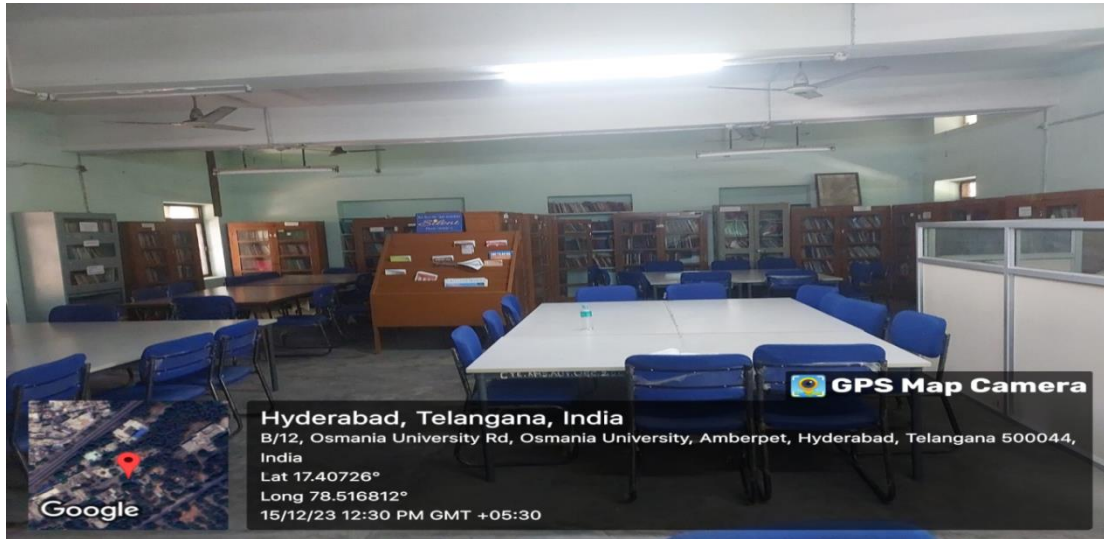

ANDHRA MAHILA SABHA COLLEGE OF TEACHER EDUCATION
INFRASTRUCTURE FACILITIES IN THE COLLEGE

CLASS ROOM

SEMINAR HALL

CLASS ROOM

CONFERENCE HALL

ECCE RESOURCE ROOM

PSYCHOLOGY LAB

AUDIOLOGY LAB

AUDIOLOGY (SOUNDPROOF ROOM)

LANGUAGE LAB

PGDIPLOMA ROOM

LIFT IN THE GROUND FLOOR

BIO METRIC TO STUDENTS AND GRIVENANCE BOX

LIBRARY IN THE COLLEGE

READING ROOMS IN THE LIBRARY

BIO-SCIENCE LAB