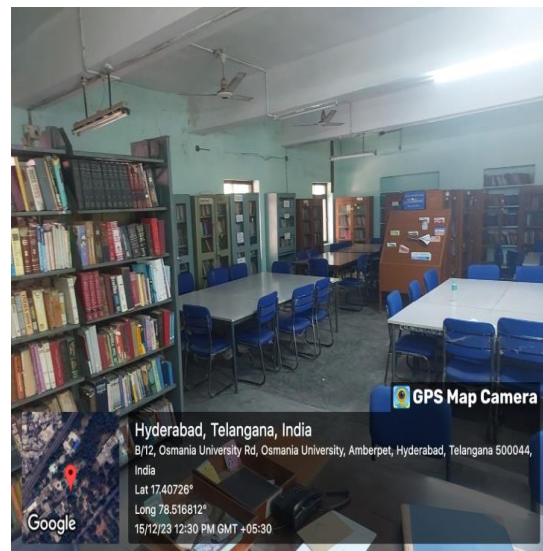

ANDHRA MAHILA SABHA COLLEGE OF TEACHER EDUCATION
INFRASTRUCTURE FACILITIES IN THE COLLEGE

CLASS ROOM

SEMINAR HALL

CLASS ROOM

CONFERENCE HALL

ECCE RESOURCE ROOM

PSYCHOLOGY LAB

AUDIOLOGY LAB

AUDIOLOGY (SOUNDPROOF ROOM)

LANGUAGE LAB

PGDIPLOMA ROOM

LIFT IN THE GROUND FLOOR

BIO METRIC TO STUDENTS AND GRIVENANCE BOX

LIBRARY IN THE COLLEGE

READING ROOMS IN THE LIBRARY

BIO-SCIENCE LAB