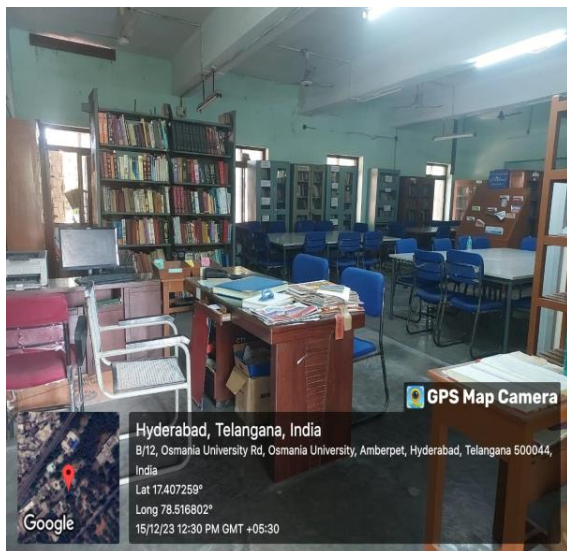

ANDHRA MAHILA SABHA COLLEGE OF TEACHER EDUCATION
INFRASTRUCTURE FACILITIES IN THE COLLEGE

CLASS ROOM

SEMINAR HALL

CLASS ROOM

CONFERENCE HALL

ECCE RESOURCE ROOM

PSYCHOLOGY LAB

AUDIOLOGY LAB

AUDIOLOGY (SOUNDPROOF ROOM)

LANGUAGE LAB

PGDIPLOMA ROOM

LIFT IN THE GROUND FLOOR

BIO METRIC TO STUDENTS AND GRIVENANCE BOX

LIBRARY IN THE COLLEGE

READING ROOMS IN THE LIBRARY

BIO-SCIENCE LAB